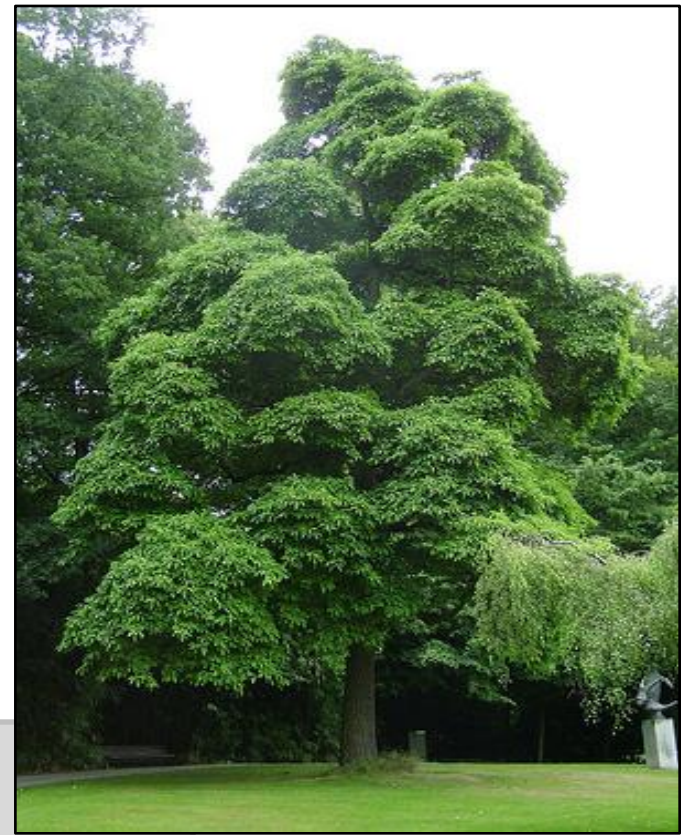

# Sassafras

*Sassafras albidum*

 Full sun to partial shade

 Moist, well drained soil

 30-60' tall

 10-30' wide

 Medium size at maturity

 Requires some pruning

## Key Features:

Large, mitten-shaped leaves

Vibrant fall color

Yellow flowers bloom in April