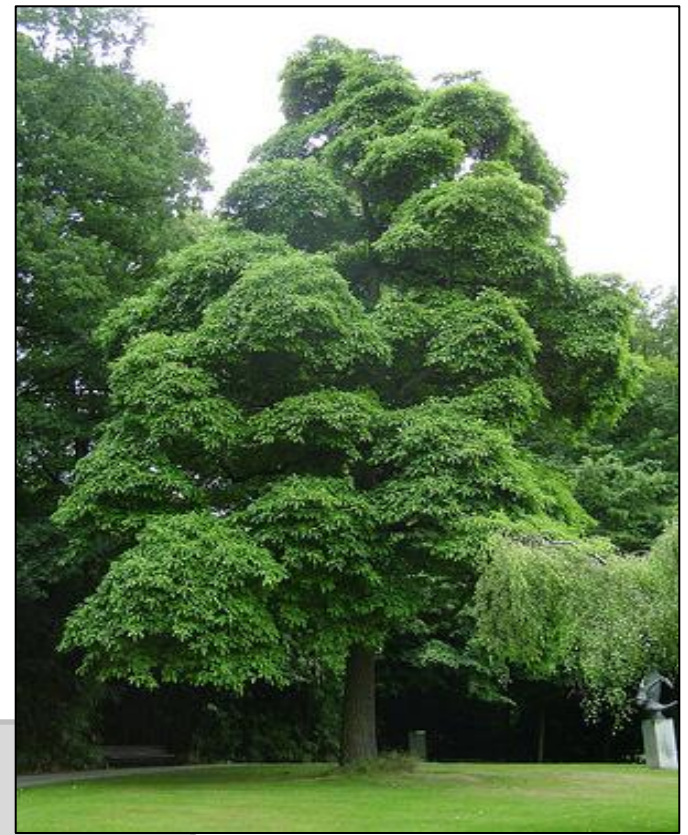

Sassafras

Sassafras albidum

Full sun to partial shade

Moist, well drained soil

30-60' tall

10-30' wide

Medium size at maturity

Requires some pruning

Maintenance
Level